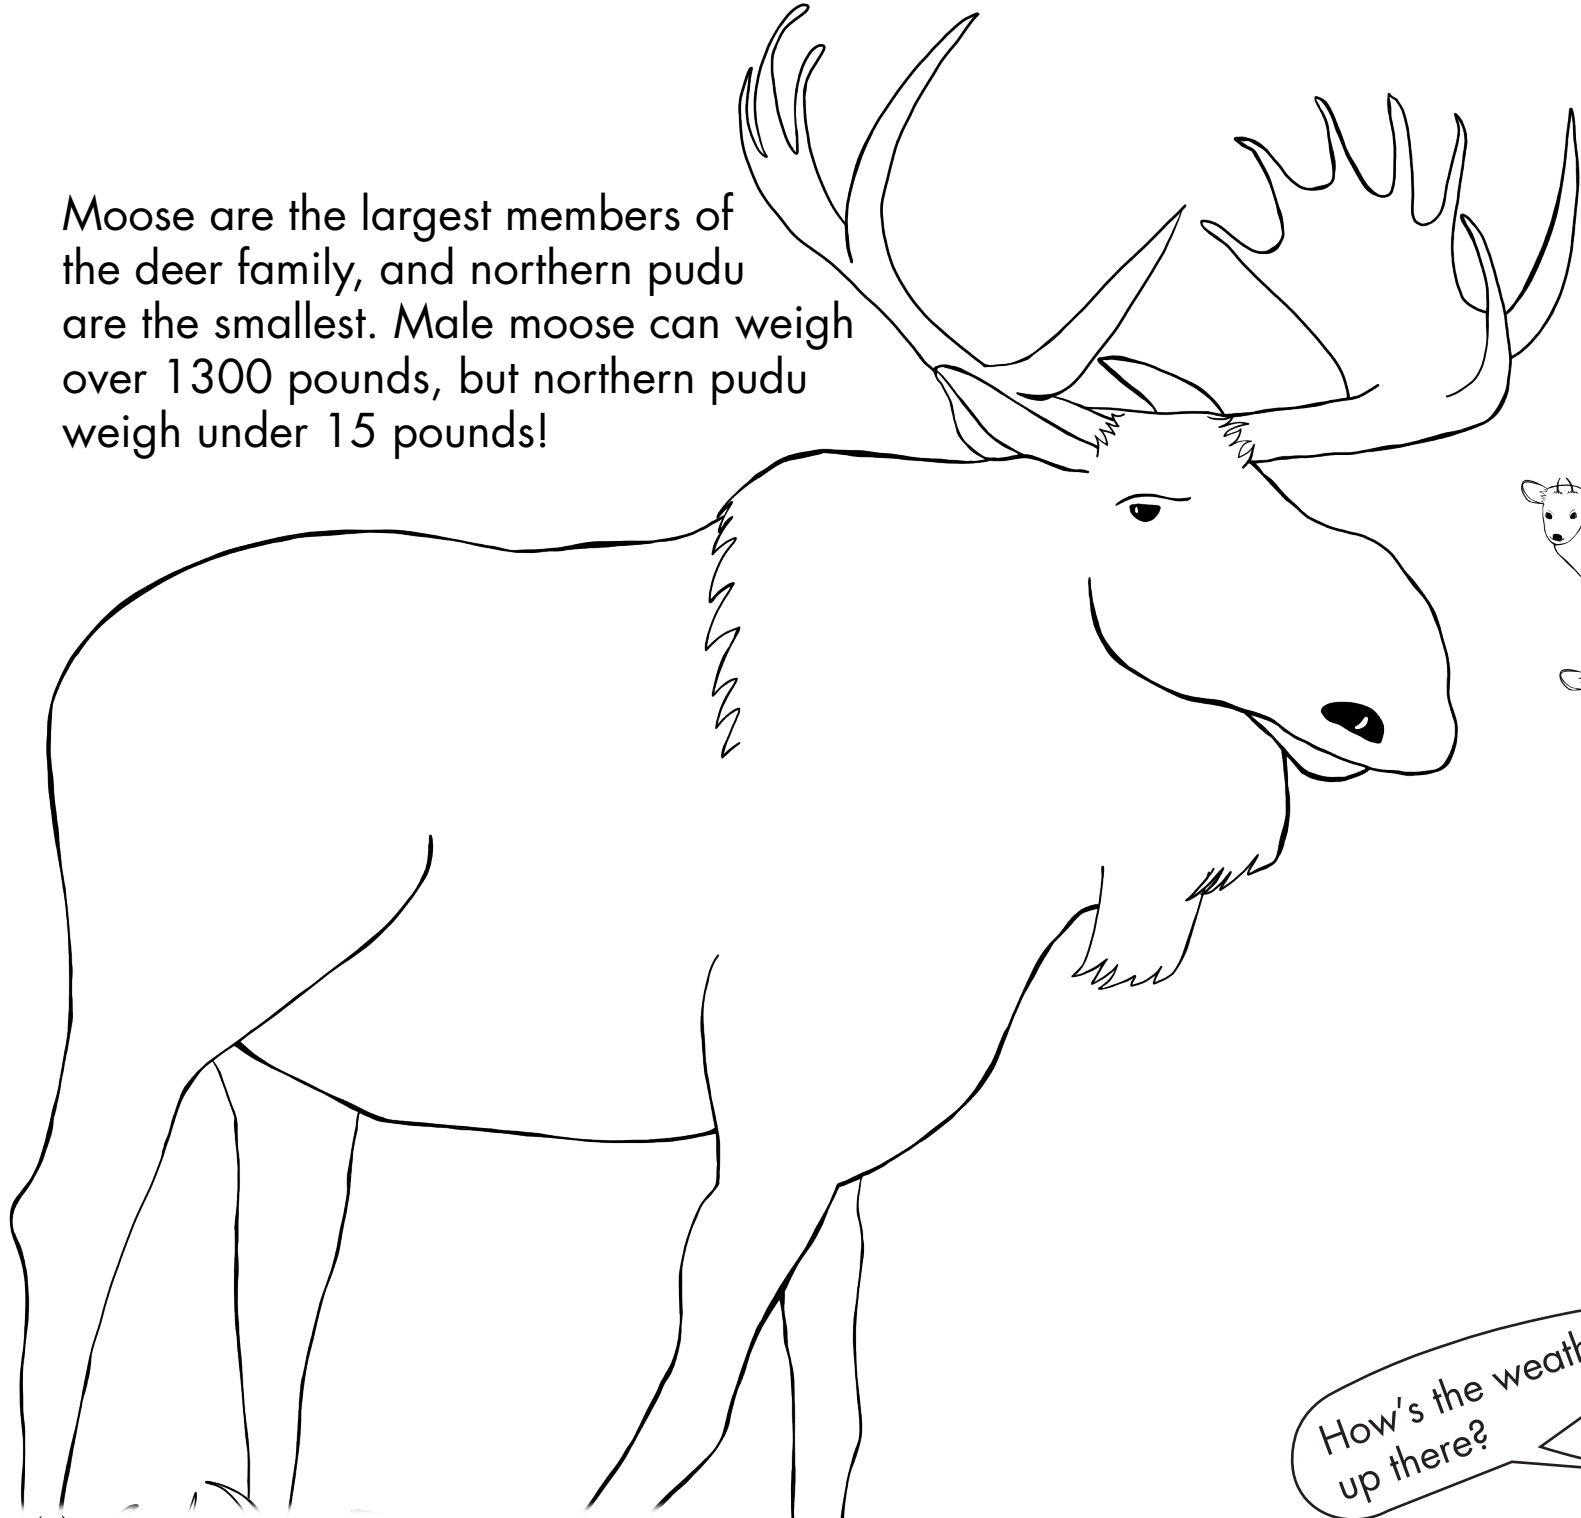

Moose are the largest members of the deer family, and northern pudu are the smallest. Male moose can weigh over 1300 pounds, but northern pudu weigh under 15 pounds!

How's the weather up there?